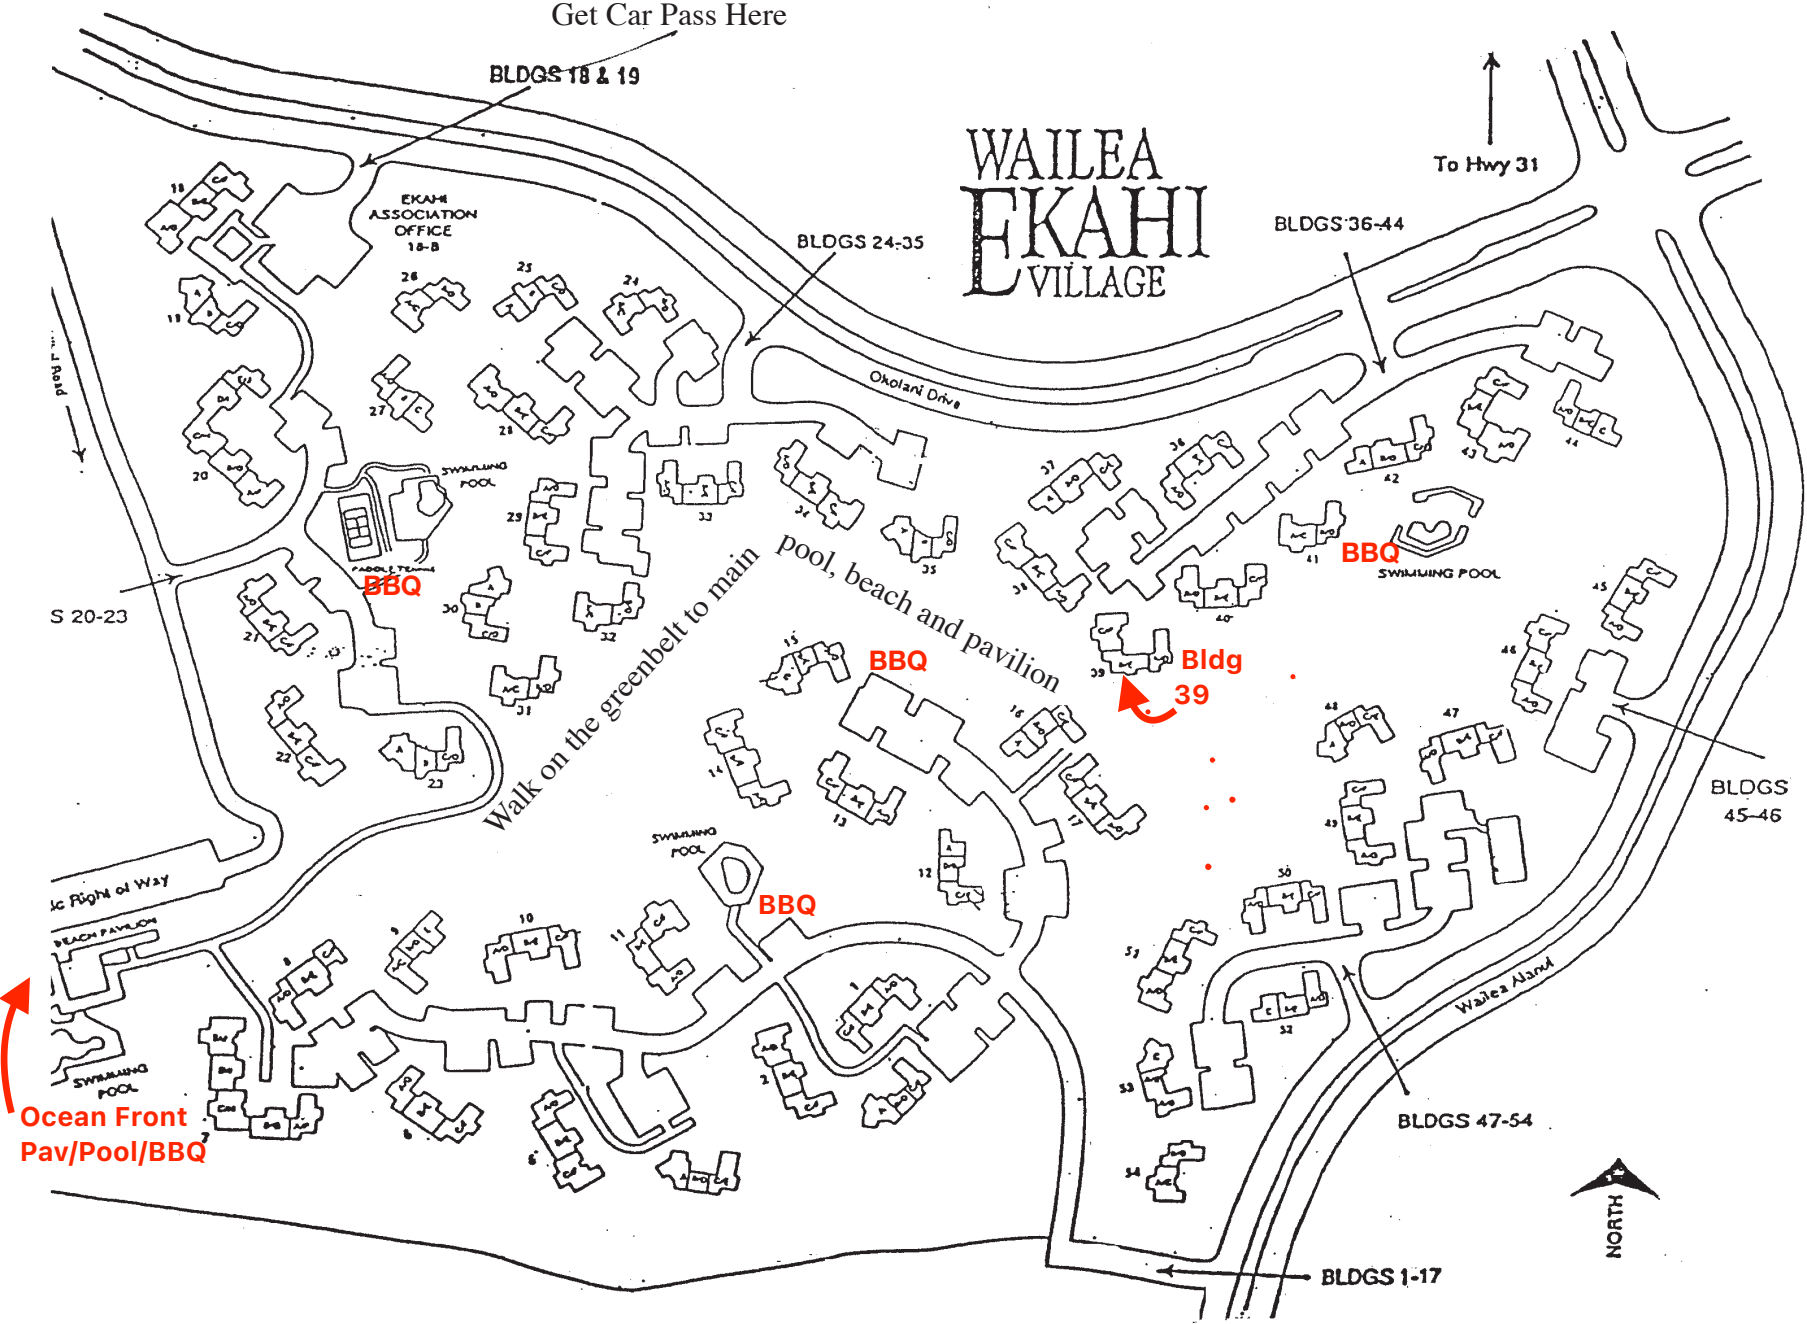

WAILEA EKAHI VILLAGE

Get Car Pass Here

BLDGS 18 & 19

To Hwy 31

BLDGS 36-44

BLDGS 24-35

Okolaní Drive

S 20-23

BBQ

BBQ

Walk on the greenbelt to main pool, beach and pavilion

BBQ

Bldg 39

BLDGS 45-46

1/2 Right of Way

BBQ

Wailea Nanaí

Ocean Front Pav/Pool/BBQ

BLDGS 47-54

BLDGS 1-17

NORTH